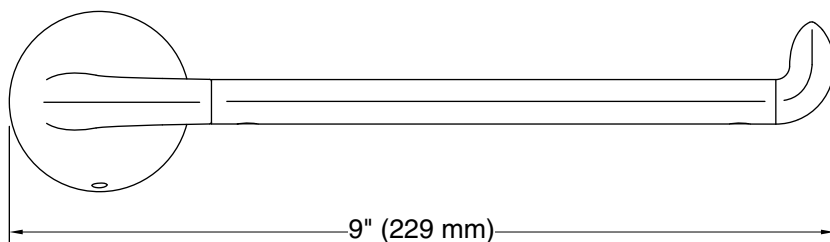

- K-31508-TA hand towel with Tatami weave, 18" x 30"
- K-31508-TE hand towel with Terry weave, 18" x 30"
- K-31508-TX hand towel with Textured weave, 18" x 30"
- K-23729 Stainless steel cleaner

Included Components

Color	Code	Description
	CP	Polished Chrome
	BN	Vibrant® Brushed Nickel
	BL	Matte Black

Technical Information

All product dimensions are nominal.

Installation Type: Wall-mount

Material: Zinc, Stainless Steel