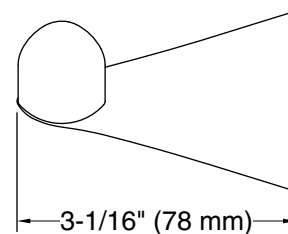

Color	Code	Description
	CP	Polished Chrome
	BN	Vibrant® Brushed Nickel
	BL	Matte Black

Technical Information

All product dimensions are nominal.

Installation Type: Wall-mount

Material: Zinc, Stainless Steel